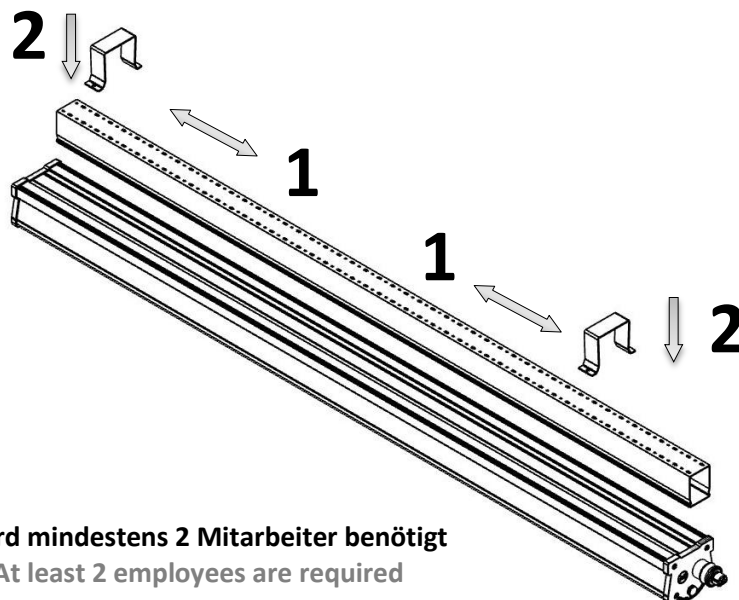

Intended use

- Option O1066 is designed for mounting with adapter-kit for Siemens rails.
- Adapter-kit is part of the accessories.
- Do not cover the luminaire with insulating material!
- The ceiling carrying capacity must be secured by appropriate building measures.
- Further modification for technical specification only by AS LED Lighting GmbH.
- The manufacturer bears no liability for damage caused by inappropriate use or application.

Aluminium Anbauadapter
Aluminium mounting
adapter

4x

Linsenkopfschraube M5x14A2
Panhead screw M5x14A2

Montage
mounting

Leuchte an der Siemens Tragschiene anbringen und Anbauadapter positionieren
Attach luminaire to Siemens mounting rail and position mounting adapters