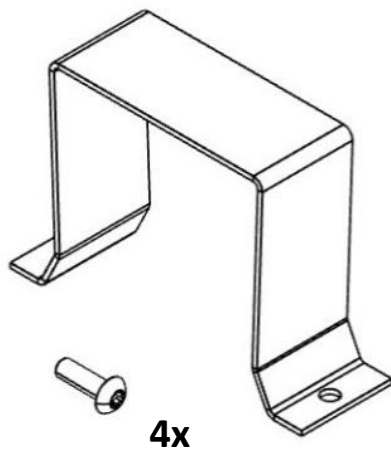

Lieferumfang
scope of delivery

2x

Aluminium Anbauadapter
Aluminium mounting
adapter

4x

Linsenkopfschraube M5x14A2
Panhead screw M5x14A2

Montage
mounting

Leuchte an der Siemens Tragschiene anbringen und Anbauadapter positionieren
Attach luminaire to Siemens mounting rail and position mounting adapters