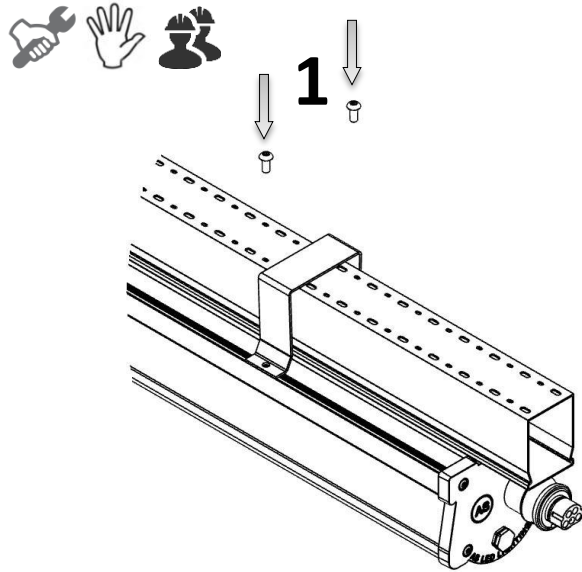

Schrauben anbringen
Mount screws