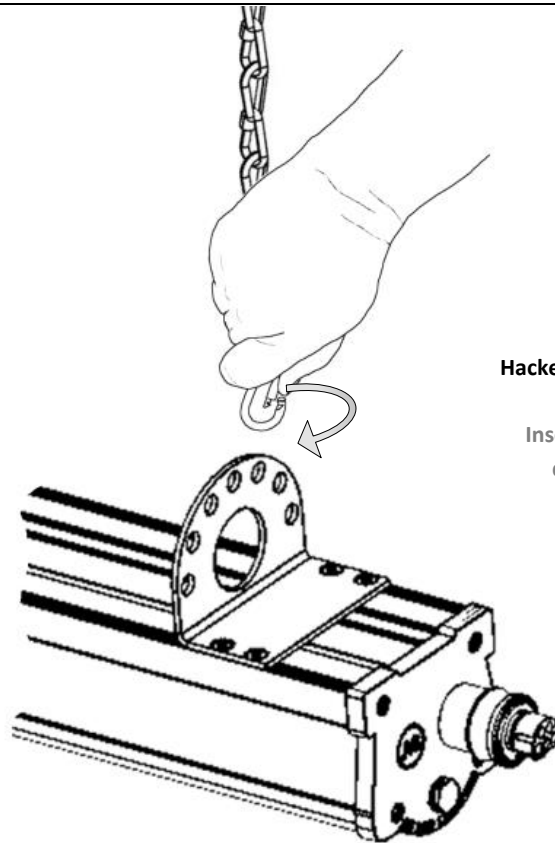

Montage Kette
Mounting chains

**Hacken in das Loch einfügen, je nachgewünschte
Neigungswinkel (30° Schritte)**
Insert hook into the hole, depending on the
desired angle of inclination (30° steps)